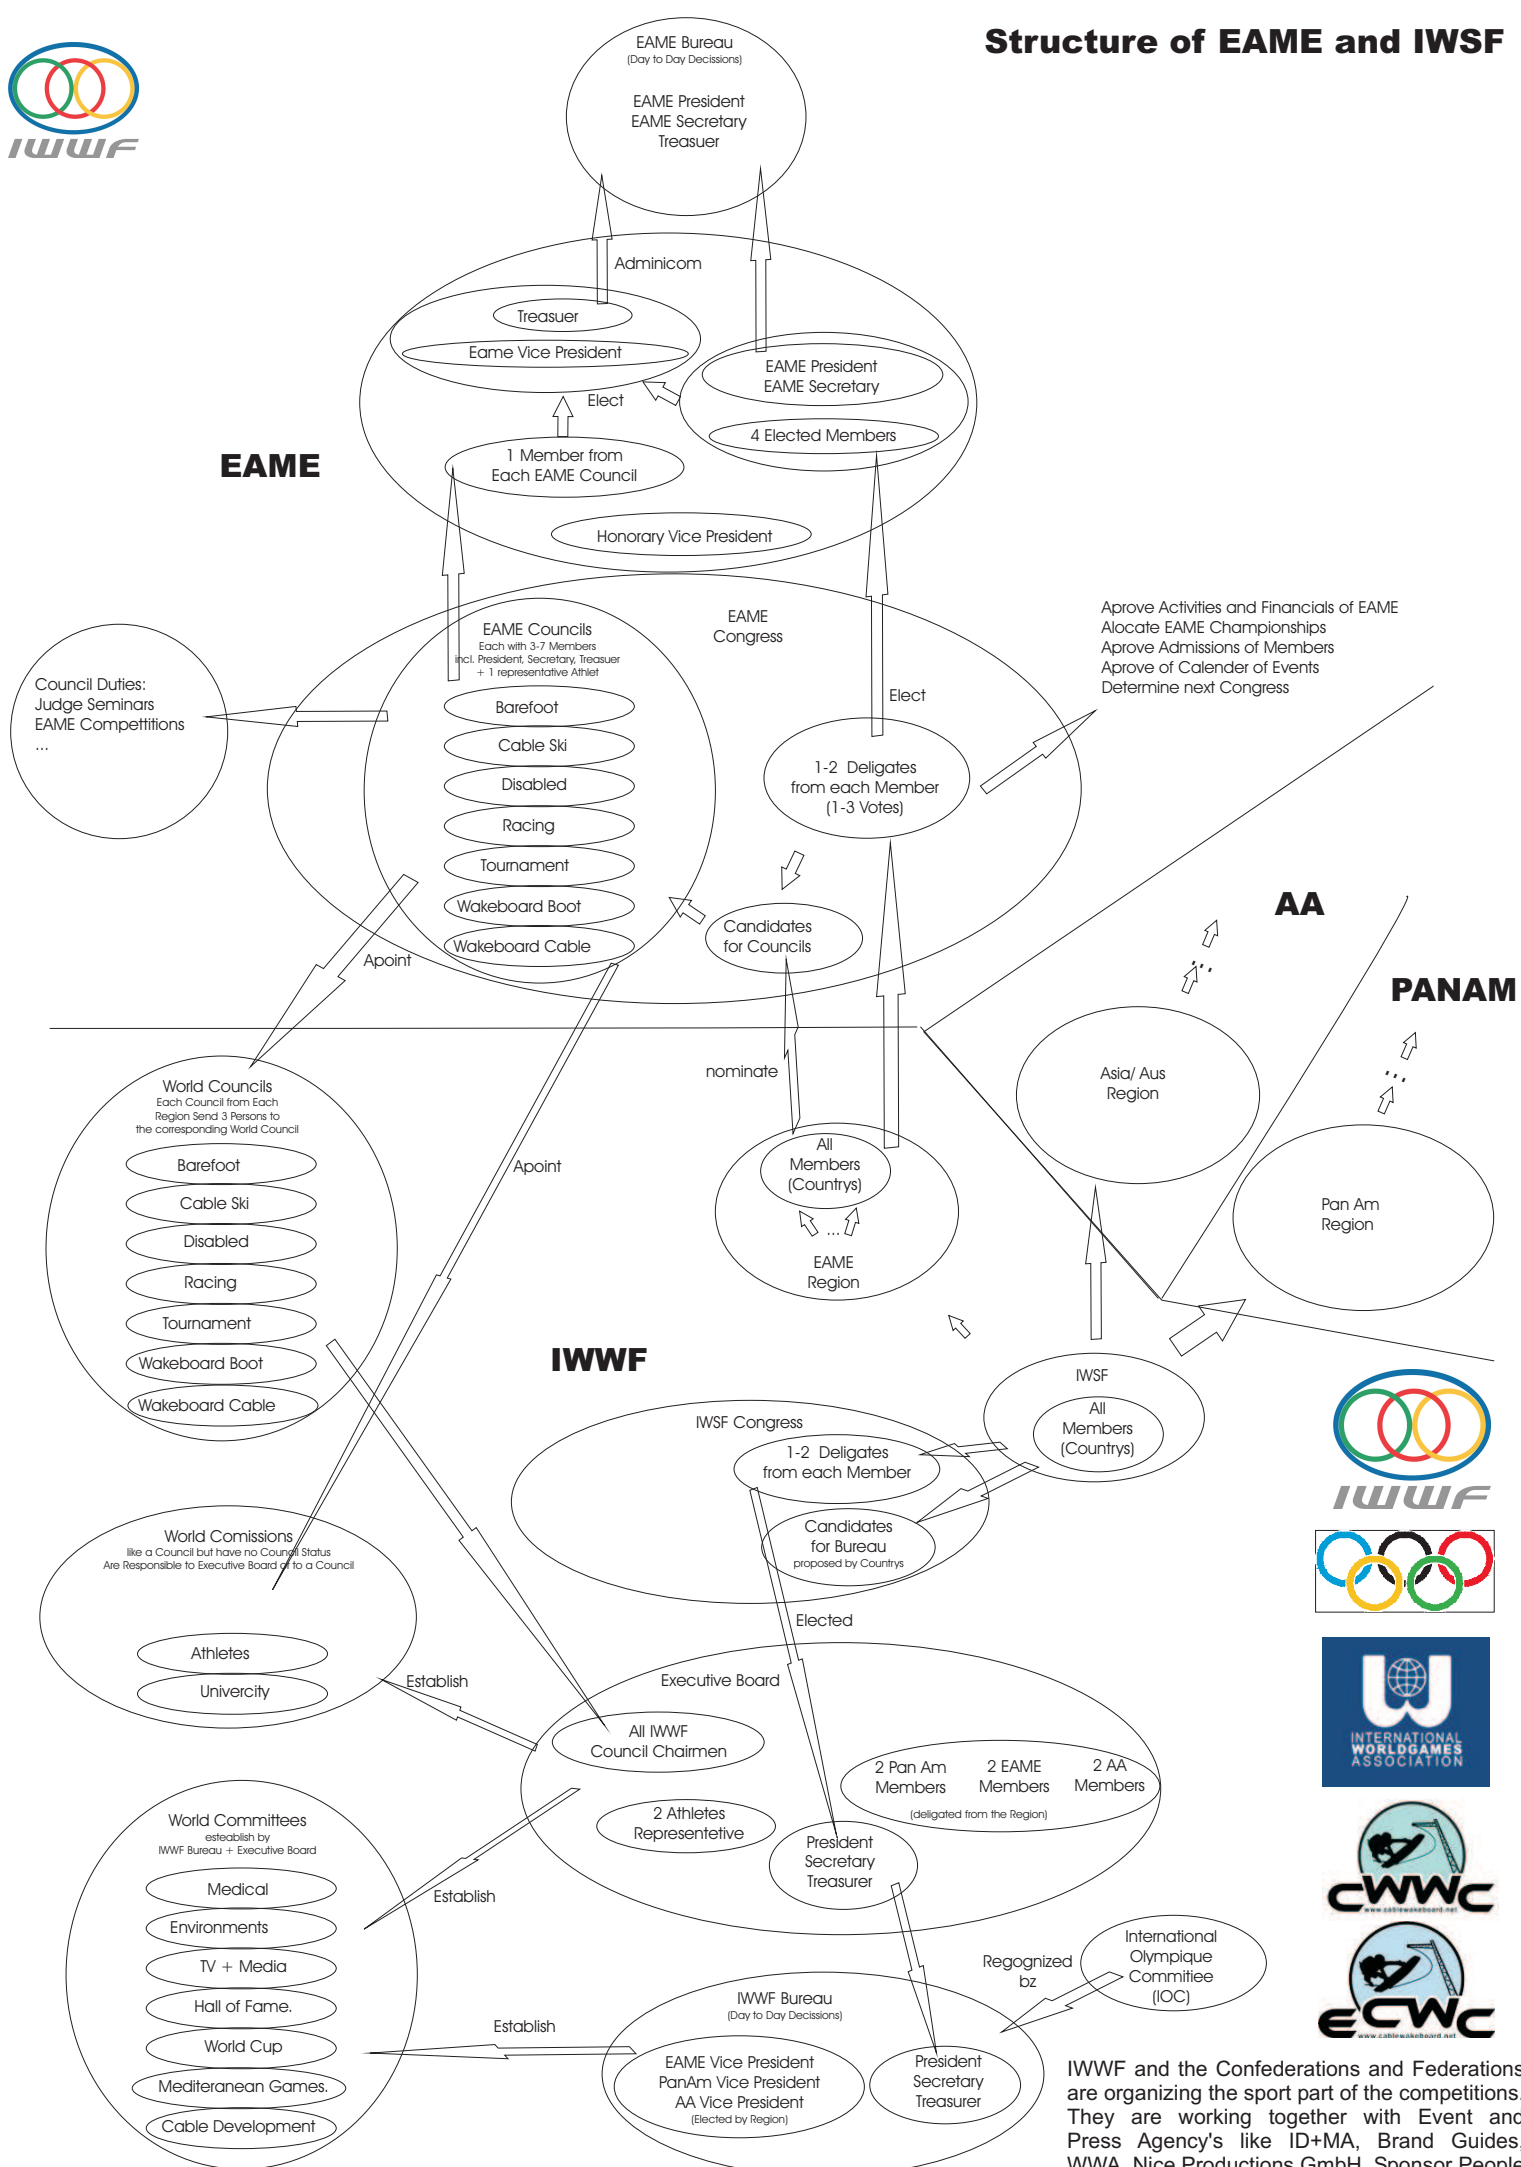

Structure of EAME and IWSF

IWWF and the Confederations and Federations are organizing the sport part of the competitions. They are working together with Event and Press Agency's like ID+MA, Brand Guides, WWA, Nice Productions GmbH, Sponsor People GmbH, PR Coordination Wakeboard Austria for realizing Events all over the world.